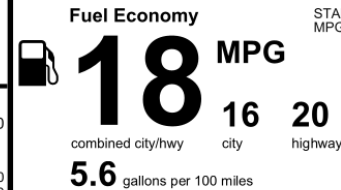

AUDIO & INFOTAINMENT

14.3" Digital Dashboard
NissanConnect®
NissanConnect® Services
14.3" Color Touch-screen Display
Wireless Apple Carplay®+
Wireless Android Auto™+
SiriusXM® Radio with 360L+
In-Vehicle Data & Wifi Hotspot+
Google built-in
Google Assistant
Google Maps
Google Play Store
myQ® Connected Garage+
Klipsch® Premium Audio with 12 Speakers

EXTERIOR

20" Machined & Painted Alloy Wheels
All-Season Tires
LED Low & High Beam Headlights
LED Daytime Running Lights
LED Tail Lamps
LED Front Fog Lights
Dual Power Heated Outside Mirrors with Tilt/Fold & Integrated Turn Signal
Roof Rails
Rear High-mounted Windshield Wiper

+See your Dealer for terms, conditions and limitations.
++Optional Equipment Replaces Standard Where Applicable.
+++Federal/State/Local laws may apply. Review before using
**Towing varies by configuration. See Nissan Towing Guide and Owner's Manual

Manufacturer's Suggested Retail Base Price: $70,490.00

Options Included by Manufacturer	
SPLASH GUARDS	420.00
REAR BUMPER PROTECTOR	310.00
CROSS BARS	580.00
CARPETED FLOOR MATS	565.00
Cargo Area Protector	
Cargo Blocks	
First Aid Kit	
ILLUMINATED KICK PLATES	465.00
PROPILOT ASSIST 2.1 PACKAGE	3,300.00
ProPILOT Assist 2.1++	
Head-up Display	

DESTINATION CHARGES 2,190.00

Total* $78,320.00

EPA DOT Fuel Economy and Environment Gasoline Vehicle

STANDARD SUVs range from 12 to 115 MPG. The best vehicle rates 146 MPG.

You spend
$8,750

more in fuel costs over 5 years compared to the average new vehicle.

Annual fuel cost
$3,450

Fuel Economy & Greenhouse Gas Rating (tailpipe only) Smog Rating (tailpipe only)